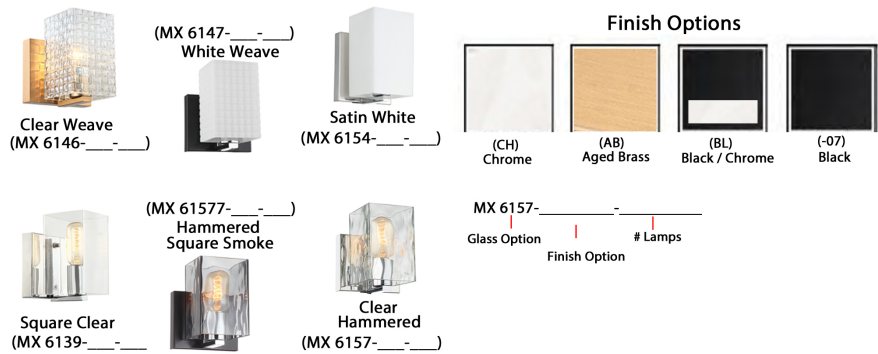

Image May Not Reflect Fixture Finish

**MX 6139AB-8**  
L:52" H:6.5" Ext:5.5"  
Finish: Aged Brass  
Glass: Clear  
Lamps: 8x60W (M) A19

REFERENCE	QTY.	REMARKS	Project
			Location/Type
			Architect
			Engineer
			Contractor
			Submitted By: _____ Date: _____